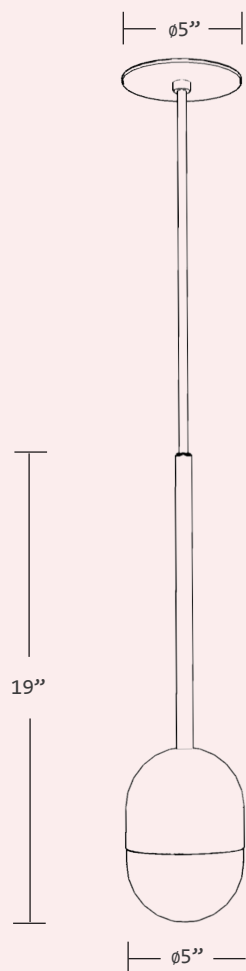

NALA PENDANT

THE NALA PENDANT WITH IT'S MINIMALIST PILL-SHAPED DESIGN IS AN EXCELLENT CHOICE FOR ANYONE LOOKING FOR A STYLISH AND FUNCTIONAL LIGHT. NALA'S BEAUTIFUL AND STYLISH DESIGN COMPLEMENTS ANY MODERN AND CONTEMPORARY INTERIOR DECOR.

MATERIALS

BRASS, STEEL, FROSTED GLASS

LEAD TIME

*4 TO 6 WEEKS

COLORS

BLACK
WHITE
IVORY
CLOUD GRAY
SIREN
MIAMI BLUE
MOSS

FINISH

MATTE
GLOSS

GLASS SHADE

MILK WHITE

BLACK &
SATIN BRASS

NALA PENDANT

DIMENSIONS

PENDANT: APPROX. 05" X 19" H

CANOPY: 5" X .25" H

WEIGHT: 2 LBS.

LAMPING

(1) 5 WATT E12 COB (CHIP ON BOARD) LED FROSTED GLOBE BULB (60 WATT EQUAL), 500 LUMENS, 2700K, 25,000 HOURS OF LIFE.

SOCKET

E12 PORCELAIN CANDELABRA SOCKET W/ CARBOARD INSULATOR.
MAXIMUM 75 WATT PER SOCKET.