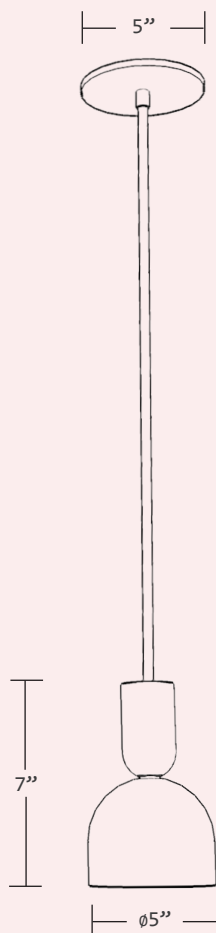

MATERIALS

BRASS, STEEL, FROSTED GLASS

LEAD TIME

*4 TO 6 WEEKS

COLORS

BLACK
WHITE
IVORY
CLOUD GRAY
SIREN
MIAMI BLUE
MOSS

FINISH

MATTE
GLOSS

GLASS SHADE

MILK WHITE

BLACK &
SATIN BRASS

UMIKA - 5" PENDANT

DIMENSIONS

PENDANT: APPROX. \varnothing 5" X 7" H

CANOPY: 5" X .25" H

WEIGHT: 2 LBS.

LAMPING

(1) 5 WATT E12 COB (CHIP ON BOARD) LED FROSTED GLOBE BULB (60 WATT EQUAL), 500 LUMENS, 2700K, 25,000 HOURS OF LIFE.

SOCKET

E12 PORCELAIN CANDELABRA SOCKET W/ CARBOARD INSULATOR.
MAXIMUM 75 WATT PER SOCKET.